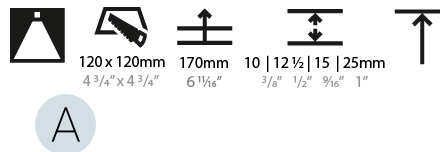

PHYSICAL

Shape: Square
Length (mm): 106
Length (in): 4 3/16
Width (mm): 106
Width (in): 4 3/16
Height (mm): 150
Height (in): 5 7/8
Ceiling Thickness (mm): 10 / 12.5 / 15 / 25
Ceiling Thickness (in): 3/8 or 1/2 or 9/16 or 1
Min. Recessing Depth (mm): 170
Min. Recessing Depth (in): 6 11/16
Light Distribution: Downlight
Weight (kg): 0.769
Weight (lbs): 1.69
Fixture Finish: SSR / BKV / CWI / CRY / HAB / UFT / ITA / RUA / FTG / MYG / LOD / PUS / FRO / FUP / KIA / POP / BLS / SPG / MEY / GOH / GUM / CHC / COM / ABZ / JAG / OBR / MOS / ROR
Fixture Material: Aluminum Die Cast
Cut-out Measurements: 120mm / 4 3/4" x 120mm / 4 3/4"
Upon Request: Unique Ceiling Thickness

ELECTRICAL

Lamp Type: LED (Zhaga Standard)
Input Wattage (W): 16.5
Total Output Wattage (W): 14.7
Dimming: Dali Dimming
Driver Included: No
Driver Location: Recessed Housing
Driver Type: Constant Current - 120Vac
Driver Class: Class 2
Housing: See Components
Input Voltage (V): 120
Constant Current (MA): 350

LED

Number of LEDs: 1
Max. Delivered Lumen (lm): 770
Nominal Lumen (lm): 1140
CRI: >90 CRI
Lamp Life (hrs): 50000
Upon Request: RGB-W Tunable White Special Color Temperature Special LED

OPTICAL

Reflector*: 20 / 40 / 60
Upon Request: Special Beam Angles

RATINGS AND CERTIFICATIONS

Certified By: Certified for North American Standards

IP rating: IP20
Zaneen Company Inc. © 2024, T 1800-388-3382, F 416-247-9319, www.zaneen.com

PROJECT
TYPE
SPECIFIER
QUANTITY
DATE