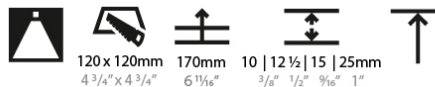

ELECTRICAL

Lamp Type: LED (Zhaga Standard)
Input Wattage (W): 15.5
Total Output Wattage (W): 14.5
Dimming: Tri-Mode (Non-Dimming and Phase Dimming (120Vac only) and 0-10V Dimming)
Driver Included: No
Driver Location: Recessed Housing
Driver Type: Constant Current - Universal
Driver Class: Class 2
Housing: See components
Input Voltage (V): 120 - 277
Constant Current (MA): 500

LED

Number of LEDs: 1
Color Temperature (°K): 2700 / 3000 / 3500 / 4000
Max. Delivered Lumen (lm): 940 / 980 / 1029 / 1050
Nominal Lumen (lm): 1386 / 1438 / 1511 / 1542
CRI: >90 CRI
Efficiency (%): 87.9 / 88.4 / 87.9
Lamp Life (hrs): 50000
Upon Request: RGB-W Tunable White Special Color Temperature Special LED

OPTICAL

Reflector: 20 / 40 / 60
Upon Request: Special Beam Angles

RATINGS AND CERTIFICATIONS

382, F 416-247-9319, www.zaneen.com
Certified by Intertek for North American standards. At the end of the existing Model #. For assistance on 'custom' specifications, contact zteam@zaneen.com.
In a constant effort to supply the best product, we reserve the right to change specifications or materials without notice. The most recent specification sheets are found at zaneen.com
IP rating: IP20