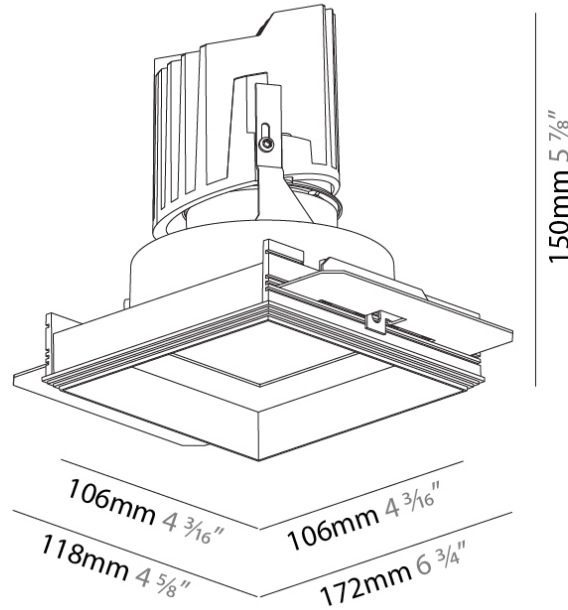

ELECTRICAL

Lamp Type: LED (Zhaga Standard)
Input Wattage (W): 15.5
Total Output Wattage (W): 14.5
Dimming: Tri-Mode (Non-Dimming and Phase Dimming (120Vac only) and 0-10V Dimming)
Driver Included: No
Driver Location: Recessed Housing
Driver Type: Constant Current - Universal
Driver Class: Class 2
Housing: See components
Input Voltage (V): 120 - 277
Constant Current (MA): 500

LED

Number of LEDs: 1
Color Temperature (°K): 2700 / 3000 / 3500 / 4000
Max. Delivered Lumen (lm): 940 / 980 / 1029 / 1050
Nominal Lumen (lm): 1386 / 1438 / 1511 / 1542
CRI: >90 CRI
Efficiency (%): 87.9 / 88.4 / 87.9
Lamp Life (hrs): 50000
Upon Request: RGB-W Tunable White Special Color Temperature Special LED

OPTICAL

Reflector: 20 / 40 / 60
Upon Request: Special Beam Angles

RATINGS AND CERTIFICATIONS

382, F 416-247-9319, www.zaneen.com
Certified by Intertek for North American standards. At the end of the existing Model #. For assistance on 'custom' specifications, contact zteam@zaneen.com.
In a constant effort to supply the best product, we reserve the right to change specifications or materials without notice. The most recent specification sheets are found at zaneen.com
IP rating: IP20