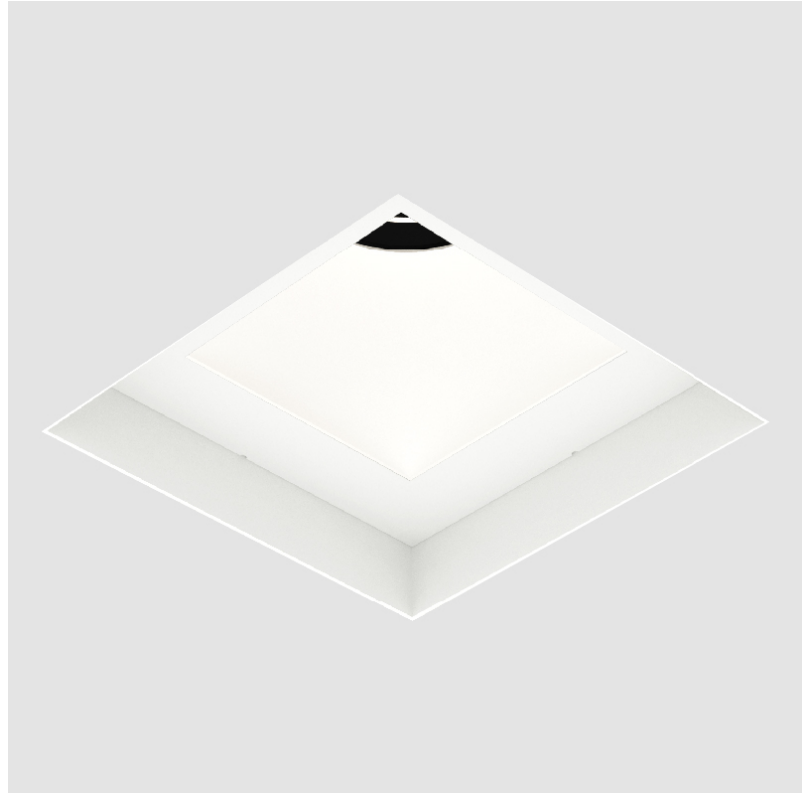

ELECTRICAL

Lamp Type: LED (Zhaga Standard)
Input Wattage (W): 15.5
Total Output Wattage (W): 14.5
Dimming: Tri-Mode (Non-Dimming and Phase Dimming (120Vac only) and 0-10V Dimming)
Driver Included: No
Driver Location: Recessed Housing
Driver Type: Constant Current - Universal
Driver Class: Class 2
Housing: See components
Input Voltage (V): 120 - 277
Constant Current (MA): 500

LED

Number of LEDs: 1
Color Temperature (°K): 2700 / 3000 / 3500 / 4000
Max. Delivered Lumen (lm): 940 / 980 / 1029 / 1050
Nominal Lumen (lm): 1386 / 1438 / 1511 / 1542
CRI: >90 CRI
Efficiency (%): 87.9 / 88.4 / 87.9
Lamp Life (hrs): 50000
Upon Request: RGB-W Tunable White Special Color Temperature Special LED

OPTICAL

Reflector: 20 / 40 / 60
Upon Request: Special Beam Angles

RATINGS AND CERTIFICATIONS

382, F 416-247-9319, www.zaneen.com
Certified by Intertek for North American standards. At the end of the existing Model #. For assistance on 'custom' specifications, contact zteam@zaneen.com.
In a constant effort to supply the best product, we reserve the right to change specifications or materials without notice. The most recent specification sheets are found at zaneen.com
IP rating: IP20